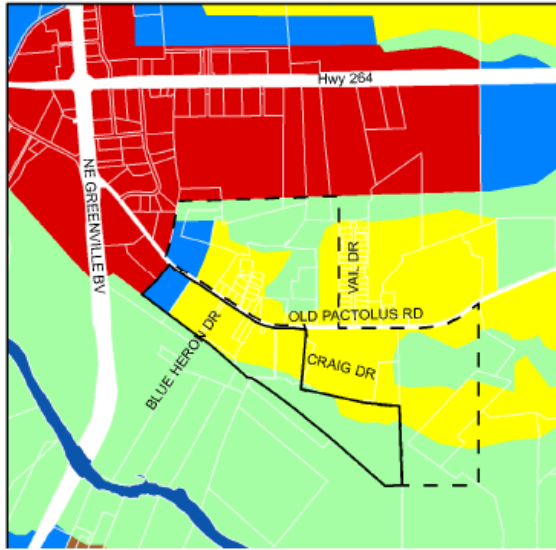

Old Pactolus Road

Current Future Land Use Plan Map

- OIMF (blue), Low Density Residential (yellow), and Conservation/Open Space (green) recommended for both sides of Old Pactolus Rd.

Proposed Future Land Use Plan Map

- Amend FLUPM to recommend commercial (red) on south side of Old Pactolus Rd., with expectation that additional commercial in that area would have potential to support only lower intensity uses (e.g., outdoor commercial recreation)